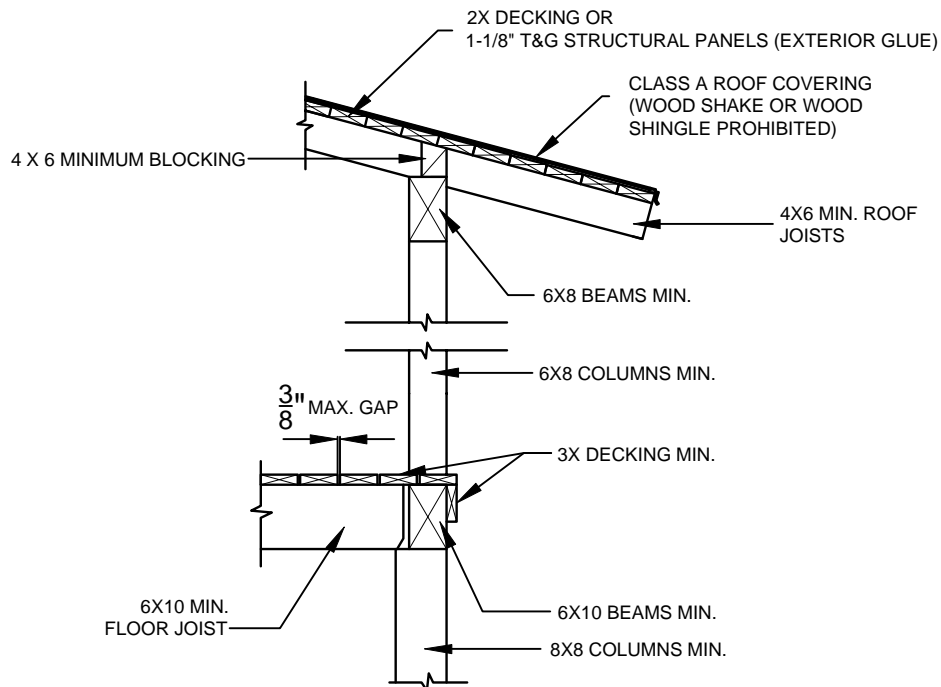

SHADE BAR PATIO

HEAVY TIMBER FOR DECKING